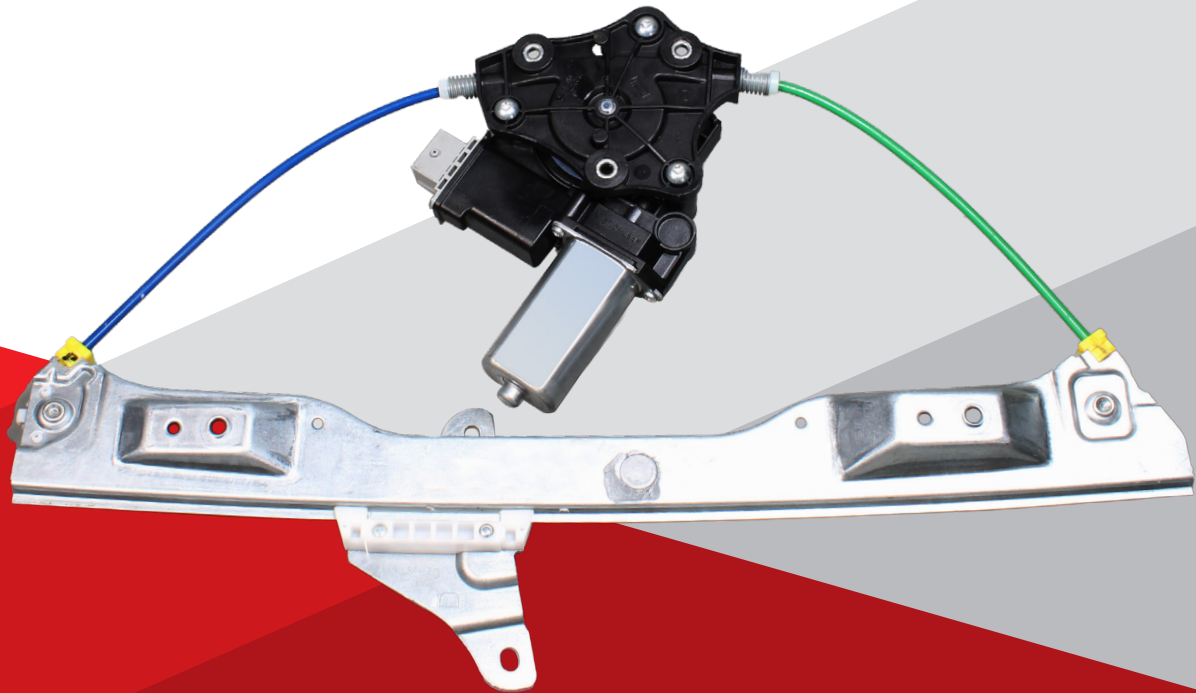

YOUR FIRST PLACE TO LOOK.

Metzger
AUTOTEILE

Functionality and quality combined.

The reliable window regulators from Metzger Autoteile.

Discover our extensive world of window regulators. Whether with or without motor, with or without base carrier, electronic or manual crank operation - we have the right solution.

While our motorized window regulators enable an effortless operation through powerful motors and precise mechanics, we also offer a wide range of high-quality manual window regulators.

Rely on our many years of experience and our comprehensive selection of products. Visit our website for more information about our diverse product range.