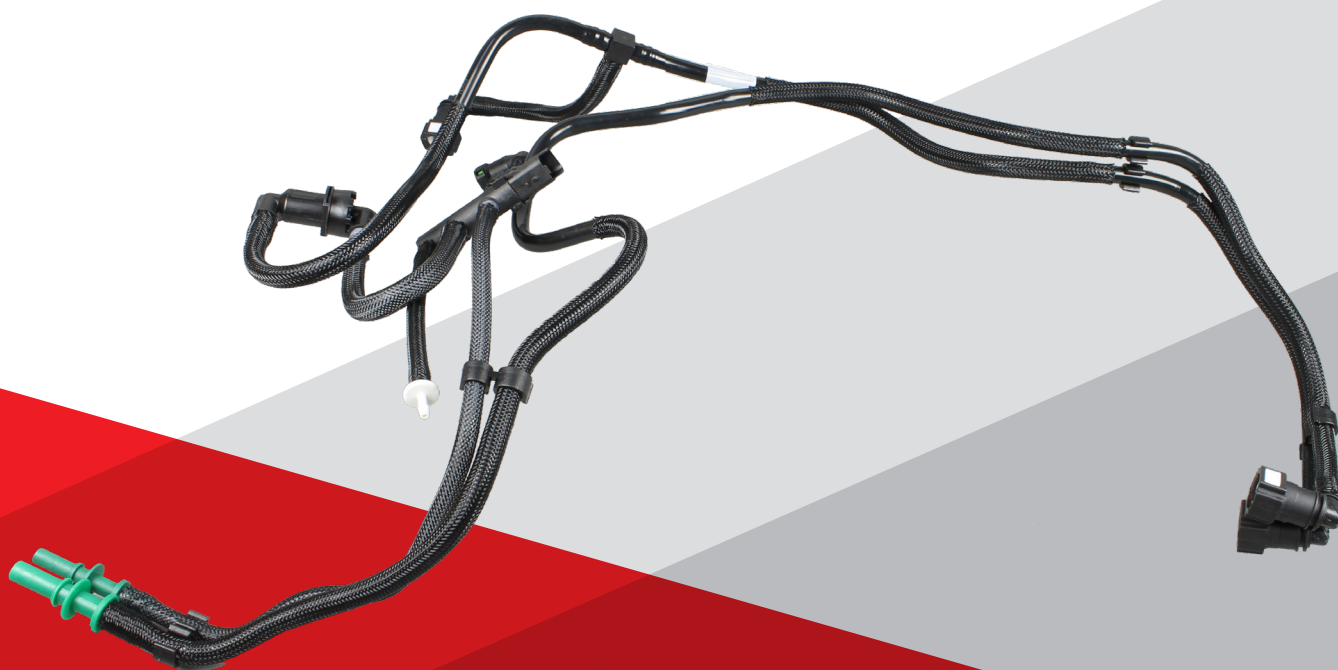

YOUR FIRST PLACE TO LOOK.

Metzger
AUTOTEILE

Reliable fuel flow for maximum performance and longevity, smooth engine operation and maximum power.

Metzger fuel lines are renowned for their exceptional quality, exact fit, and compliance with all critical safety standards. Designed for consistent fuel delivery and long service life, they help workshops reduce comebacks and ensure customer satisfaction.

Setzen Sie auf Qualität –
jetzt Metzger Kraftstoffleitungen
entdecken und verbauen!

TECDOC
TecDoc®
DATA SUPPLIER

#FIRSTTOMARKET

Scan code to download:

Learn more:

www.metzger-autoteile.com